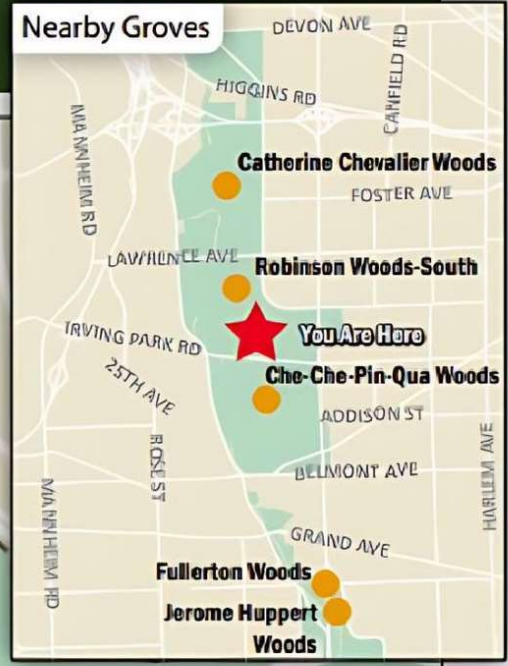

summer Picnic

**Mark your calendars for
a day of fun, food, and
activities!**

Feel free to bring food/drinks!

**AUGUST
17**

11:00 AM - 3:00 PM

 **Schiller Woods-West
Lot - 01
W Irving Park Rd, east of
Des Plaines River Rd
Schiller Park, IL 60634**

**To RSVP, email us at
 info@chicagoisffa.org**

Schiller Woods

Picnic Groves

Picnic Grove

- Grove Number
- Capacity
- Parking Entrance
- Athletic Field
- Accessible Shelter*
- Picnic Shelter
- Paved Trail
- Unpaved Trail
- Comfort Station